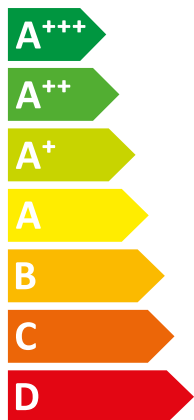

ENERG

енергия · ενεργεια

VWL 75/8.2 AS 230V S2 + VWL

I Vaillant

II 78/8.2 IS C2

A++

A+

Sound power level icons:

- 42 dB (Speaker icon)
- 48 dB (House icon)

Power consumption legend:

- 6 kW (Dark blue square)
- 6 kW (Medium blue square)
- 7 kW (Light blue square)