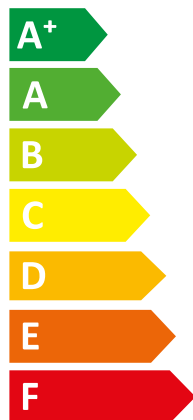

ENERG

енергия · ενεργεια

VWL 75/8.2 AS 230V S2 + VWL

I Vaillant

II 78/8.2 IS C2

A++

A+

Sound power level icons:

- 42 dB (Speaker icon)
- 48 dB (House icon)

Power consumption legend:

- 6 kW (Dark blue square)
- 6 kW (Medium blue square)
- 7 kW (Light blue square)