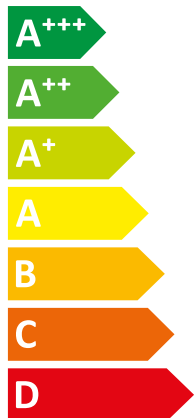

ENERG

енергия · ενεργεια

VWL 75/8.2 AS 230V S2 + VWL

Vaillant

|| 78/8.2 IS

A++

A+

Two icons showing sound power levels. The top icon shows a speaker inside a house with the value 42 dB. The bottom icon shows a speaker outside a house with the value 48 dB.

A legend for power consumption in kW, shown as a vertical list of three colored squares with corresponding values: a dark blue square for 6 kW, a medium blue square for 6 kW, and a light blue square for 7 kW.