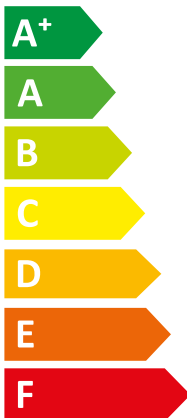

ENERG

енергия · ενεργεια

VWL 75/8.2 AS 230V S2 + VWL

Vaillant

|| 78/8.2 IS

A++

A+

Two icons showing sound power levels. The top icon shows a speaker inside a house with the value 42 dB. The bottom icon shows a speaker outside a house with the value 48 dB.

A legend for power consumption in kW, shown as a vertical list of three colored squares with corresponding values: a dark blue square for 6 kW, a medium blue square for 6 kW, and a light blue square for 7 kW.