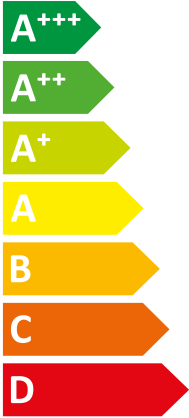

# ENERG

енергия · ενεργεια

VWL 55/8.2 AS 230V S2 + VWL

Vaillant

|| 58/8.2 IS

**A++**

**A+**

Sound power level icons:

- 41 dB (Speaker icon)
- 48 dB (House icon)

Power consumption legend:

- 4 kW (Dark blue square)
- 4 kW (Medium blue square)
- 5 kW (Light blue square)