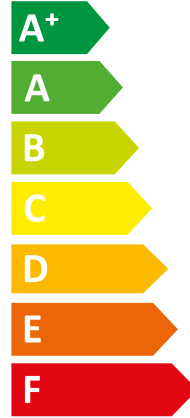

# ENERG

енергия · ενεργεια

VWL 55/8.2 AS 230V S2 + VWL

Vaillant

|| 58/8.2 IS

**A++**

**A+**

Sound power level icons:

- 41 dB (Speaker icon)
- 48 dB (House icon)

Power consumption legend:

- 4 kW (Dark blue square)
- 4 kW (Medium blue square)
- 5 kW (Light blue square)