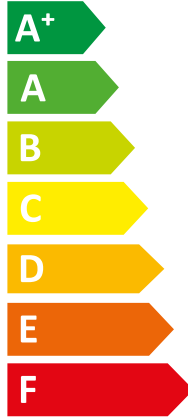

**ENERG**  
енергия · ενέργεια

VWL 35/8.2 AS 230V S2 + VWL

Vaillant

|| 58/8.2 IS

**A++**

**A+**

Two icons showing sound power levels. The top icon shows a speaker inside a house with the text "41 dB". The bottom icon shows a speaker outside a house with the text "48 dB".

A legend with three colored squares and their corresponding power consumption values: a dark blue square for "3 kW", a medium blue square for "4 kW", and a light blue square for "4 kW".